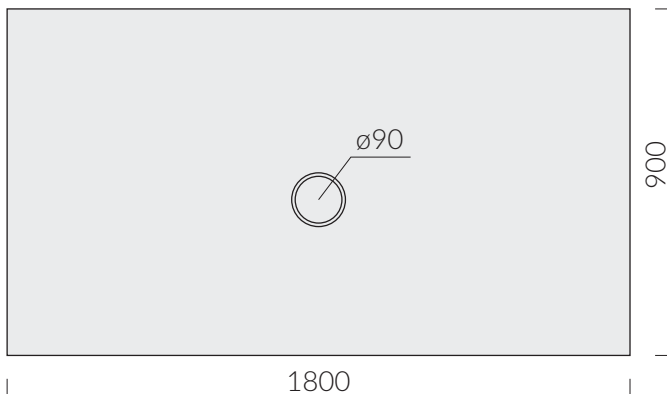

ATTENZIONE/ ATTENTION

Galassia Srl persegue la filosofia di
migliorare i prodotti aggiungendo nuovi
materiali, innovazioni progettuali e
tecnologie produttive.
L'azienda si riserva di cambiare

schede tecniche e caratteristiche di
funzionamento degli articoli in ogni
momento e senza necessità di preavviso.
I pesi possono subire variazioni del 20 %

Galassia Srl is constantly improving
its products by adding new materials,
new projects and modern production
technologies. The company reserves
the right to change any technical

specifications/dimension and/
or operating characteristics of the
products at any time and without giving
notice. The ceramic items weight may
vary up to 20%.